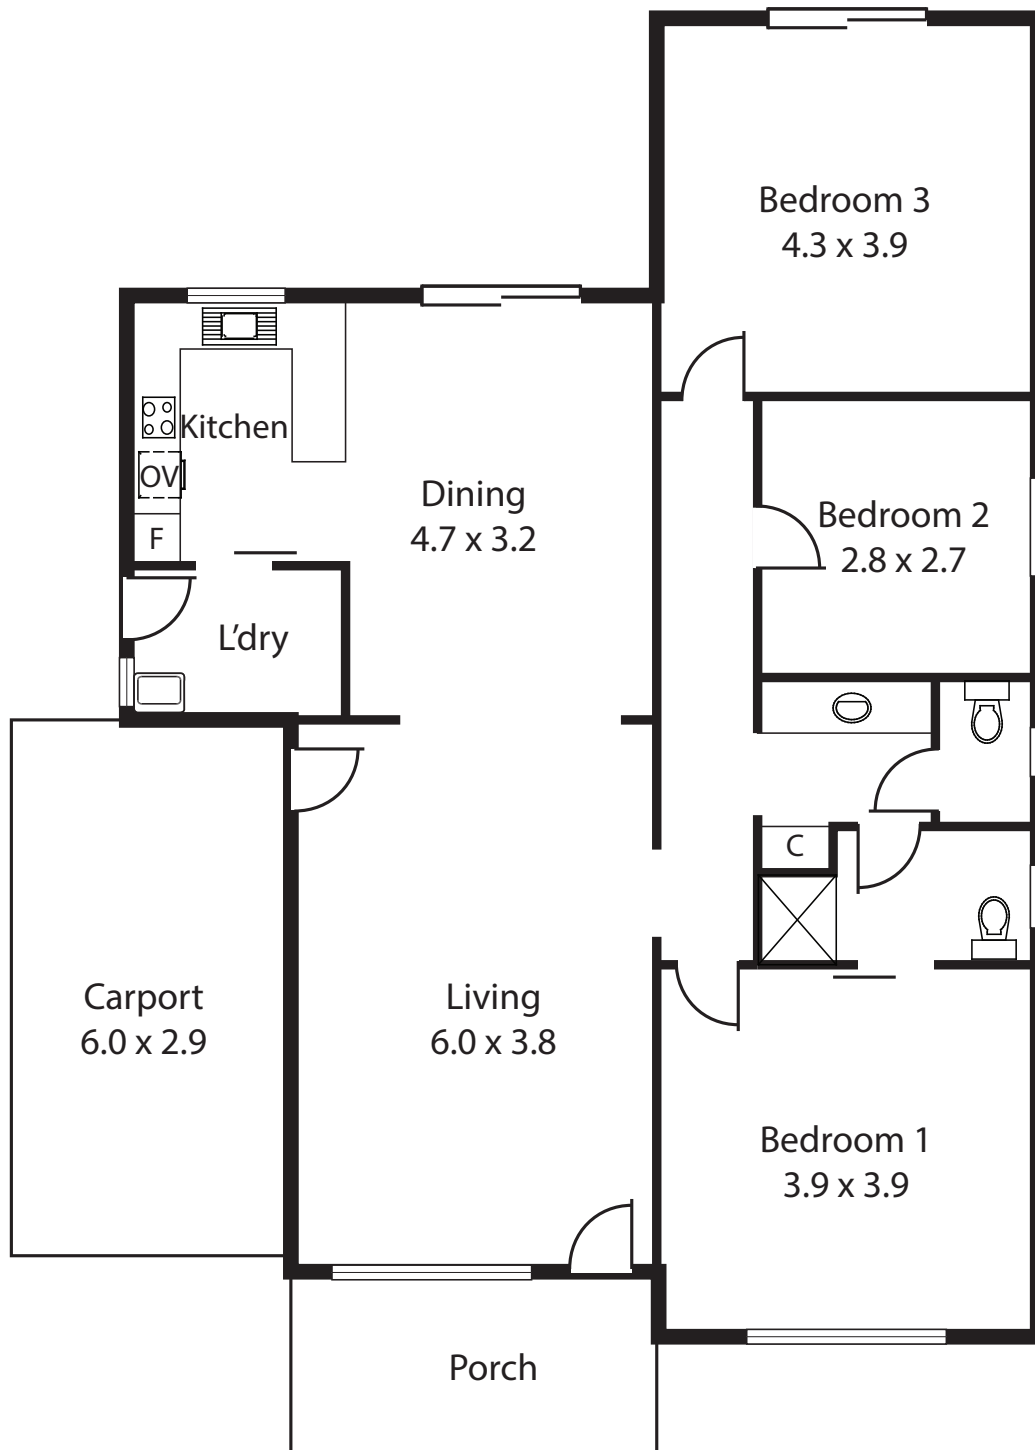

## Features

- 9' Ceilings
- Decorative cornices
- Quality carpets & fittings
- Ducted reverse cycle air conditioning
- Dishwasher
- Security doors - front & sliding
- Private fully enclosed backyard
- 24 Hour call system with pendants
- Ensuite