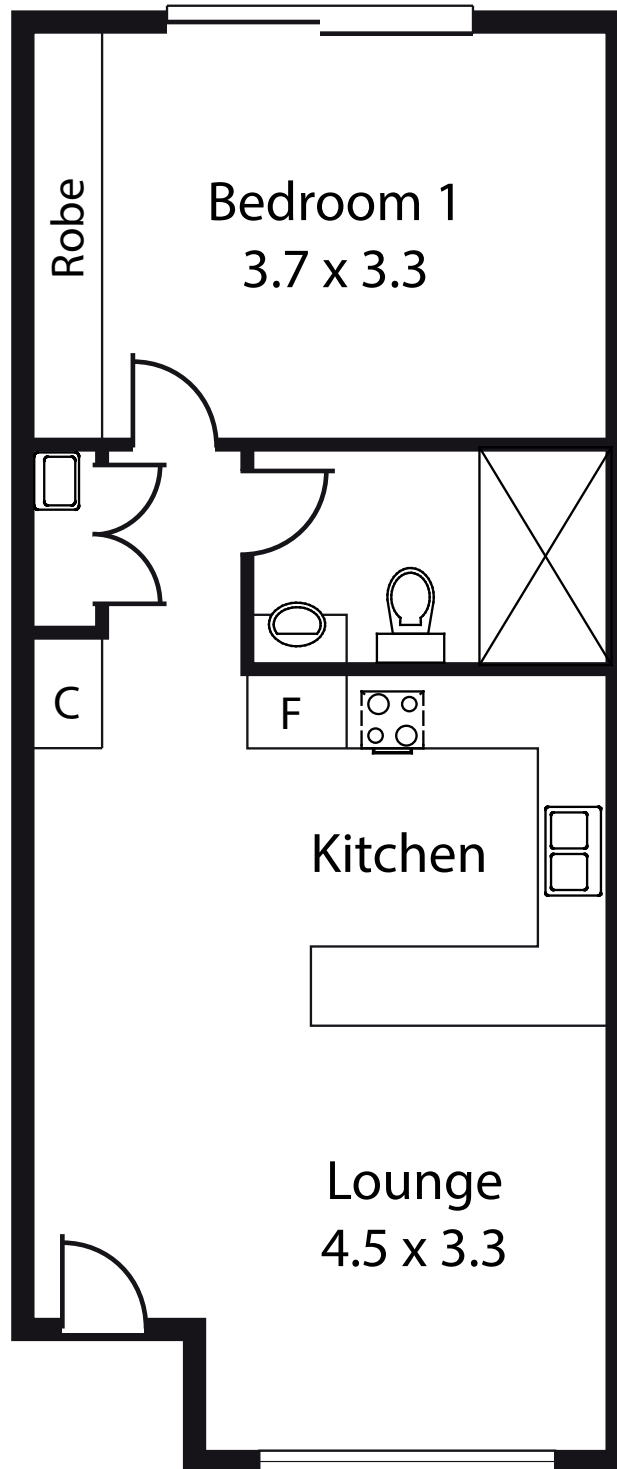

Sturt

Features

- 9' Ceilings
- Decorative cornices
- Night light in passage
- Quality carpets & fittings
- Ducted reverse cycle air conditioning
- Cooking facilities
- Security doors - front & sliding
- Private fully enclosed backyard
- 24 Hour call system with pendants
- Smoke alarm